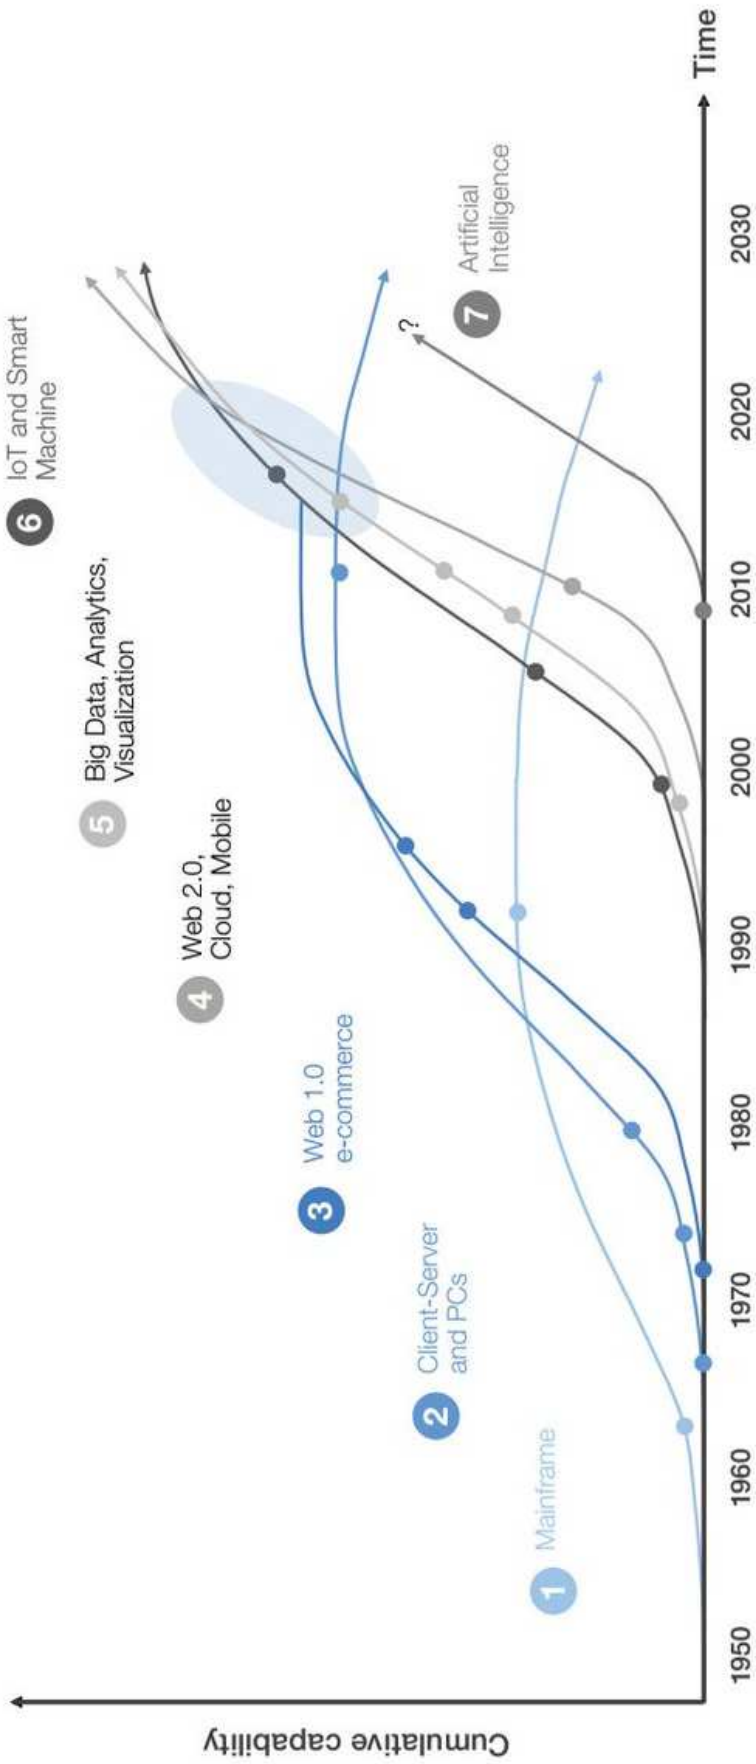

The Statistical Sleuth: A Course in Methods of Data Analysis
 by Fred Ramsey
 4.5 stars (6)
 Hardcover
\$284.42 ✓Prime

2

Ubicuidad

Single Channel Multi Channel Cross Channel Omni Channel

Internet Usage Worldwide

October 2009 - October 2016

■ Desktop ■ Mobile & Tablet

Source: Global Stats (<http://gs.statcounter.com/press/mobile-and-tablet-internet-usage-exceeds-desktop-for-first-time-worldwide>)

the good

ComScore, Andrew Ng