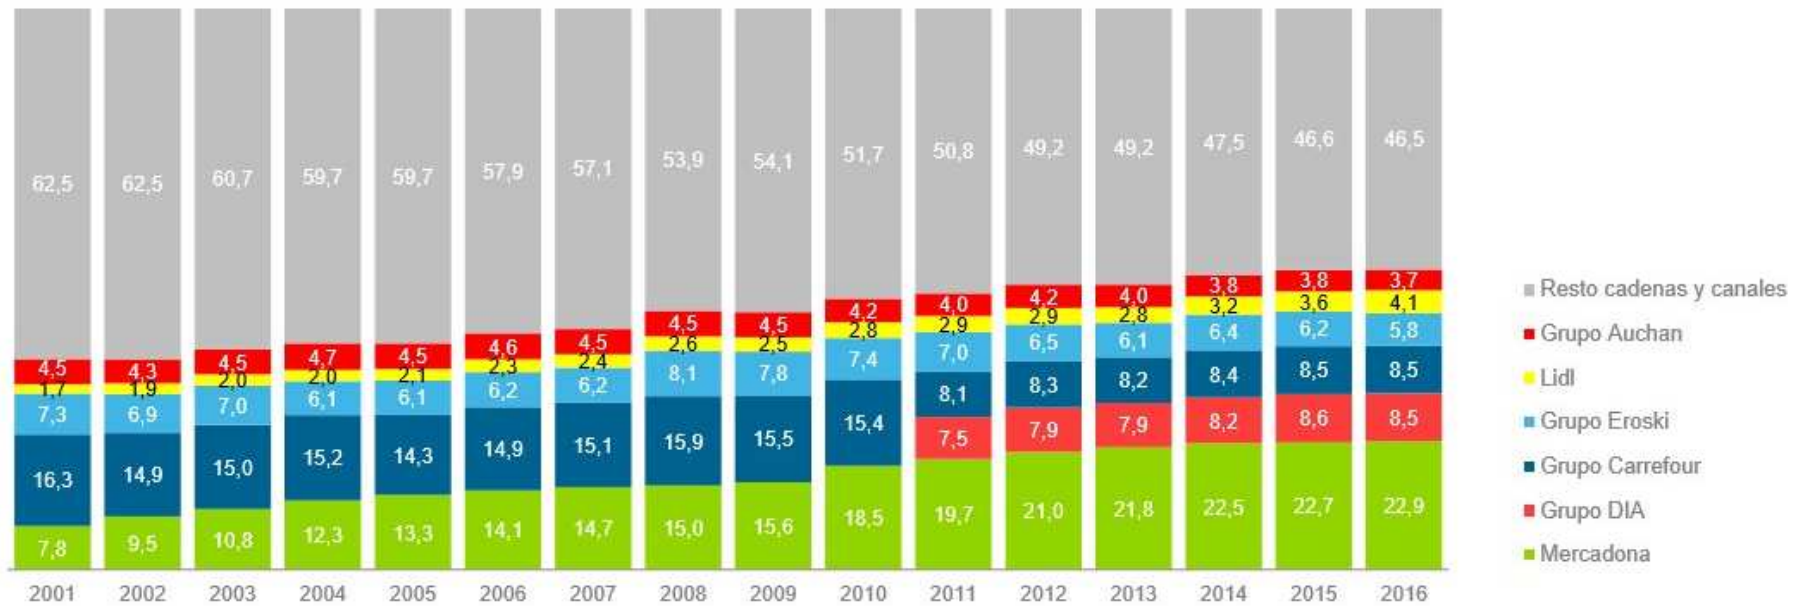

Concentración del mercado de la alimentación en España