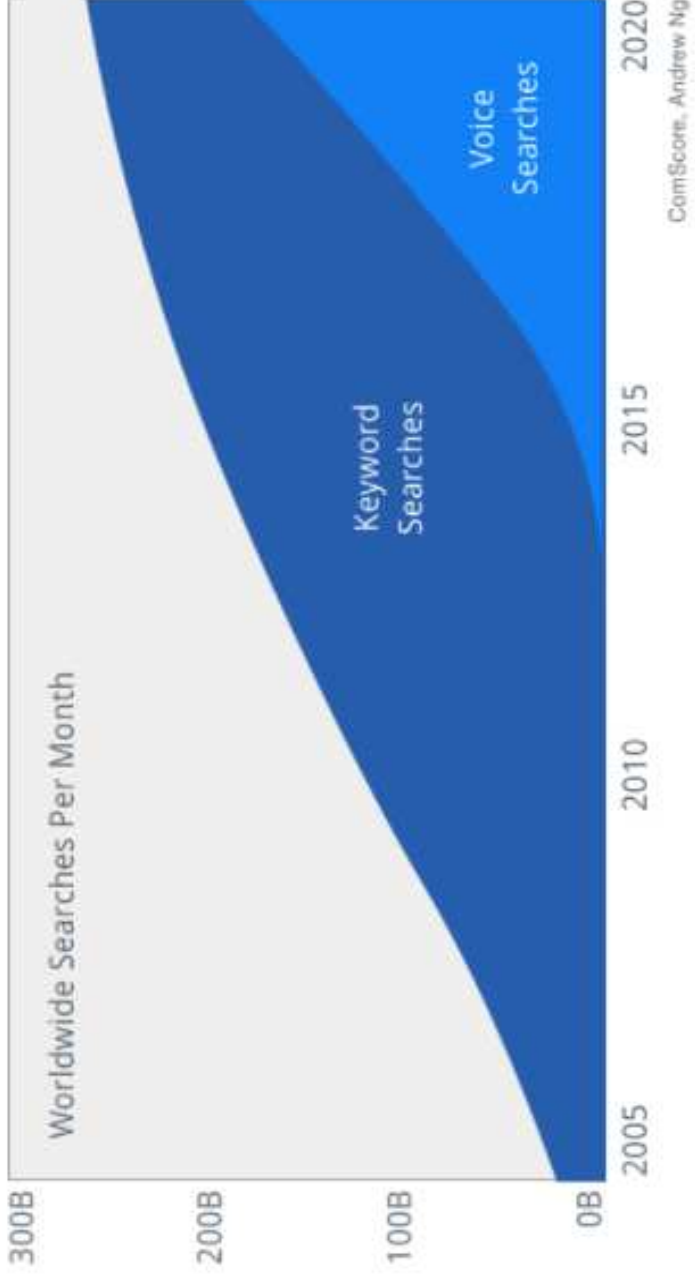

ComScore, Andrew Ng