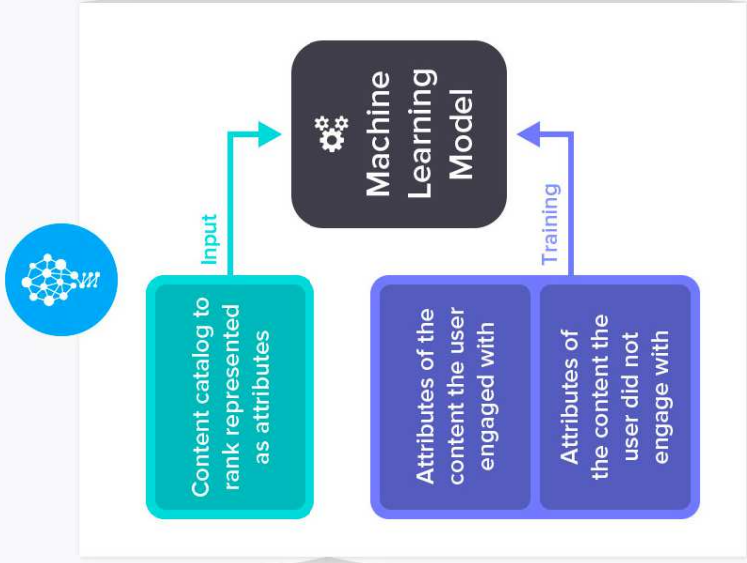

Try Azure free >

Define a single predictive layout

The content is scored based on each user's unique predicted attributes; all content impressions are tracked and used for adaptive learning

Customers Who Bought This Item Also Bought